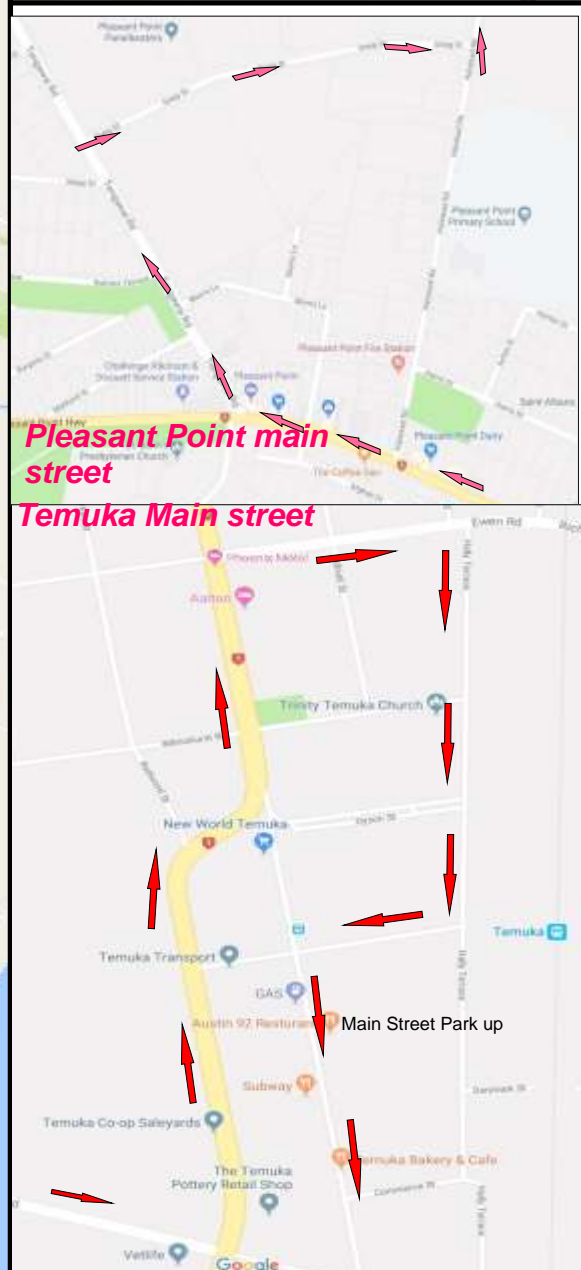

**Map 1
Timaru City**

**Map 2
Timaru to Point**

**Map 3 Timaru
to Pleasant
Point to
Temuka**

Please note there have been route changes to the Temuka main street access

FRIDAY NIGHT CRUISE – 15 March 2019

- At all times obey road rules. Briefing at 5.45 pm at the Bay venue. 6pm on to Marine Parade.
- Turn right on to Loop Road
- Turn left on to Main St (Stafford St)
- Proceed through Main St to turn right at Woolcombe St
- Turn right again into Barnard St
- Turn right onto George St
- Turn left back onto Main St (Stafford St)
- Proceed back up Main St veering left at Hydro Grand corner
- Turn right onto main highway.
- STAYING IN LEFT LANE turn left onto Wai-iti Road (watch for turning traffic)
- Travel approx. 3 kms along Wai iti Road.
- At 2nd roundabout turn right onto Morgans Road
- End of Morgans Road turn left onto Pages Road
- Turn right onto Kellands Hill Road
- Travel approximately. 3 km turn right onto Cartwright Road
- Turn left onto Pleasant Point Highway
- On arrival at Pleasant Point township turn right at the pub onto Tengawai Road, then right onto Greg Street and left onto Halstead Road
- Proceed onto Waitohi – Pleasant Point Road and at intersection turn right onto Waitohi-Temuka Road.
- At end of the road turn left off onto State Highway 1 then Through the S bend taking the second turn on your Right after the S Bend Ewen Road.
- Turn 2nd right heading south along Hally Terrace then take your 3rd right onto Wood Street.
- There will be a street party at Temuka for those who wish to stop, or head back to Timaru to party here. For those lucky people who have SBS Bank Wear Your Parts tickets, see you there for a great night out.
- Return onto State Highway 1 and south towards Timaru