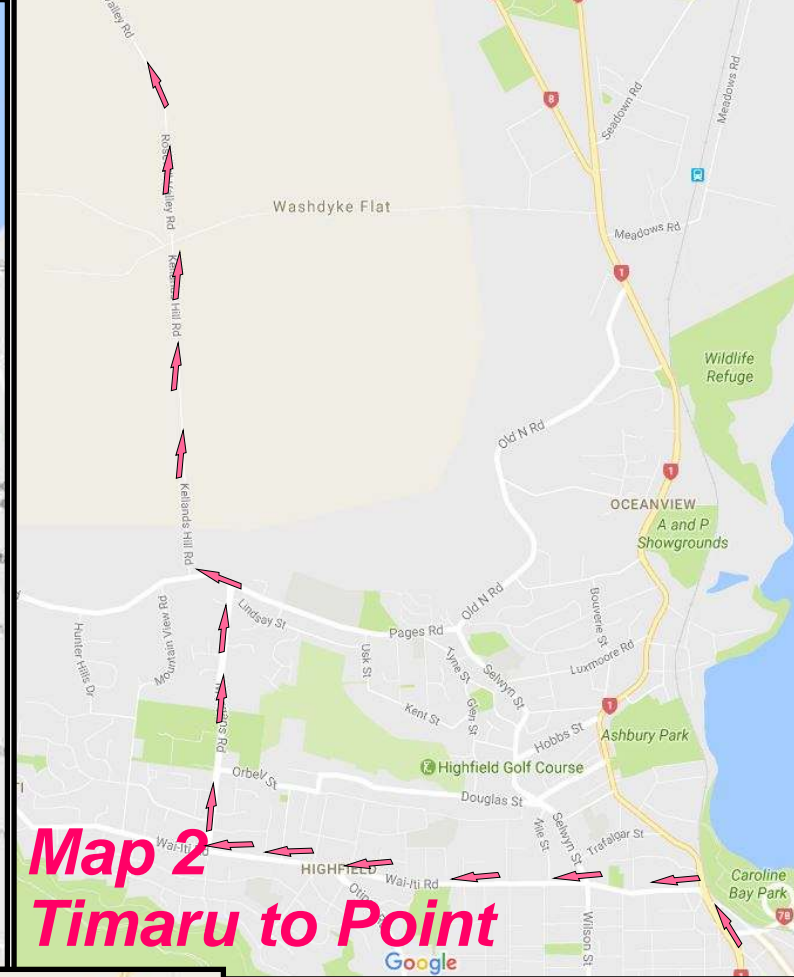

**Map 1
Timaru City**

**Map 2
Timaru to Point**

**Map 3 Timaru
to Pleasant
Point to
Temuka**

Please note there have been route changes to the Temuka main street access

FRIDAY NIGHT CRUISE – 15 March 2019

- At all times obey road rules. Briefing at 5.45 pm at the Bay venue. 6pm on to Marine Parade.
- Turn right on to Loop Road
- Turn left on to Main St (Stafford St)
- Proceed through Main St to turn right at Woolcombe St
- Turn right again into Barnard St
- Turn right onto George St
- Turn left back onto Main St (Stafford St)
- Proceed back up Main St veering left at Hydro Grand corner
- Turn right onto main highway.
- STAYING IN LEFT LANE turn left onto Wai-iti Road (watch for turning traffic)
- Travel approx. 3 kms along Wai iti Road.
- At 2nd roundabout turn right onto Morgans Road
- End of Morgans Road turn left onto Pages Road
- Turn right onto Kellands Hill Road
- Travel approximately. 3 km turn right onto Cartwright Road
- Turn left onto Pleasant Point Highway
- On arrival at Pleasant Point township turn right at the pub onto Tengawai Road, then right onto Greg Street and left onto Halstead Road
- Proceed onto Waitohi – Pleasant Point Road and at intersection turn right onto Waitohi-Temuka Road.
- At end of the road turn left off onto State Highway 1 then Through the S bend taking the second turn on your Right after the S Bend Ewen Road.
- Turn 2nd right heading south along Hally Terrace then take your 3rd right onto Wood Street.
- There will be a street party at Temuka for those who wish to stop, or head back to Timaru to party here. For those lucky people who have SBS Bank Wear Your Parts tickets, see you there for a great night out.
- Return onto State Highway 1 and south towards Timaru